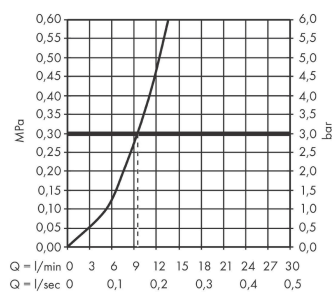

Technology

Design awards

reddot winner 2020

reddot winner 2021

Product image

Scale drawing

Flowchart

Talis M54
Single lever kitchen mixer U 220, 1jet
 Surfaces: **Stainless Steel Finish** Article Number: **72806800**