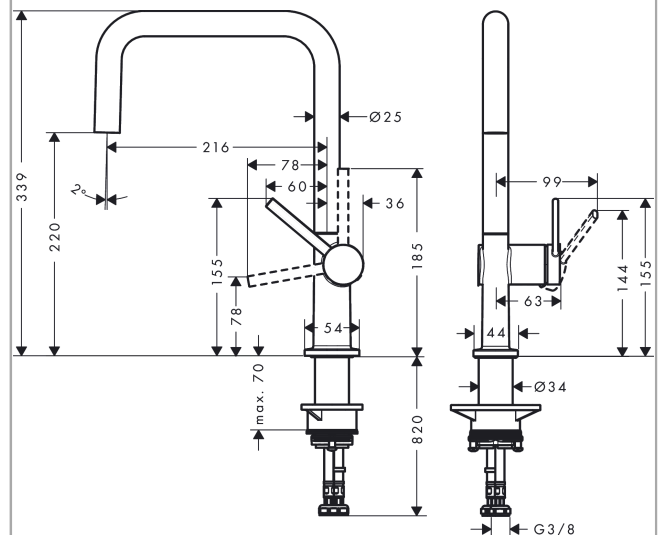

Talis M54

Single lever kitchen mixer U 220, 1jet

Surfaces: **Stainless Steel Finish** Article Number: **72806800**

Description

product features

- ComfortZone 220
- swivel range adjustable in 4 steps 60°, 110°, 150° or 360°
- laminar spray
- connection dimension: DN15
- maximum flow rate at 3 bar: 9 l/min
- ceramic cartridge
- connection type: G 3/8 connections
- temperature limitation adjustable
- suitable for continuous flow water heaters

Technology

Design awards

reddot winner 2020

reddot winner 2021

Product image

Scale drawing

Flowchart

Talis M54
Single lever kitchen mixer U 220, 1jet
 Surfaces: **Stainless Steel Finish** Article Number: **72806800**

Exploded Drawing

Year of production: >04/21

Talis M54

Single lever kitchen mixer U 220, 1jet

Surfaces: **Stainless Steel Finish** Article Number: **72806800**

Spare part list

Year of production: >04/21

Pos.	Description	Article Number	Price	PU
1	spout cpl.	93756800	-	1
2	screw	94319000	-	1
3	spray former	93748000	-	1
4	service tool	93750000	-	1
5	O-Ring 14x2,5	98189000	-	1
6	axialring	97558000	-	1
7	handle	93736800	-	1
8	hollow set screw M5x5	98446000	-	1
9	screw cover	93735610	-	1
10	flange	93737800	-	1
11	nut	93738000	-	1
12	cartridge, assy	93760000	-	1
13	O-ring 36x3	98052000	-	1
14	support	97523000	-	1
15	fixing set (Ø 34)	95049000	-	1
16	lever collar	97548000	-	1
17	connection hose 900 mm M8x0,75 G3/8	93746000	-	1
18	O-ring 6,6x1,6	93019000	-	1