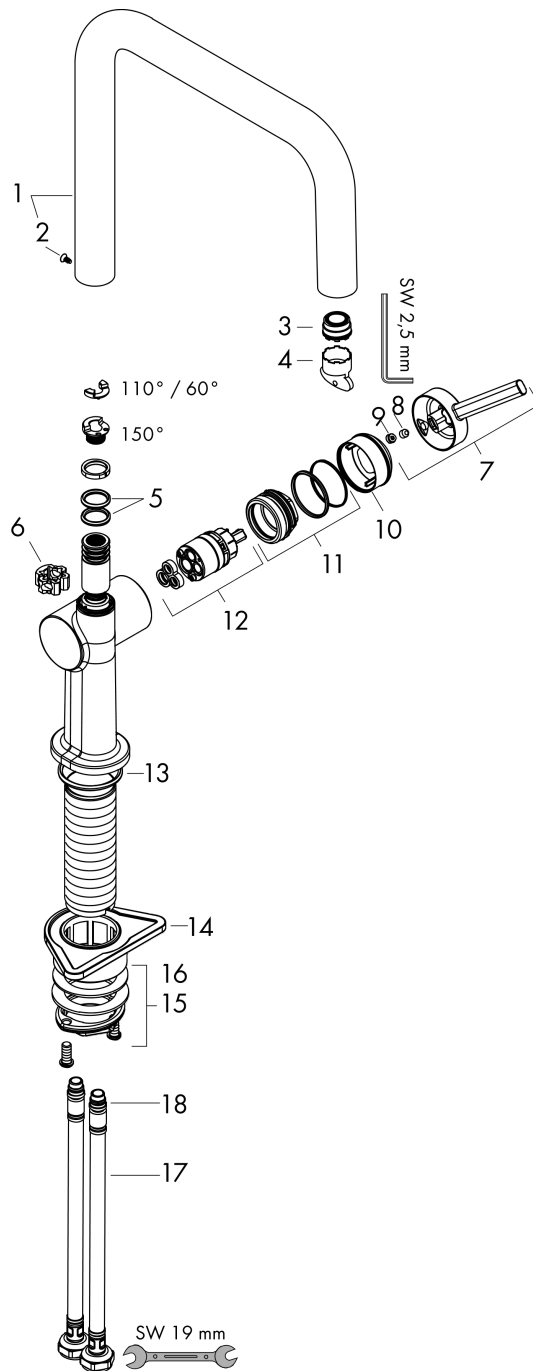

Talis M54

Single lever kitchen mixer U 220, 1jet

Surfaces: **Stainless Steel Finish** Article Number: **72806800**

Description

product features

- ComfortZone 220
- swivel range adjustable in 4 steps 60°, 110°, 150° or 360°
- laminar spray
- connection dimension: DN15
- maximum flow rate at 3 bar: 9 l/min
- ceramic cartridge
- connection type: G 3/8 connections
- temperature limitation adjustable
- suitable for continuous flow water heaters

Technology

Design awards

reddot winner 2020

reddot winner 2021

Product image

Scale drawing

Flowchart

Talis M54
Single lever kitchen mixer U 220, 1jet
 Surfaces: **Stainless Steel Finish** Article Number: **72806800**

Exploded Drawing

Year of production: >04/21

Talis M54

Single lever kitchen mixer U 220, 1jet

Surfaces: **Stainless Steel Finish** Article Number: **72806800**

Spare part list

Year of production: >04/21

Pos.	Description	Article Number	Price	PU
1	spout cpl.	93756800	-	1
2	screw	94319000	-	1
3	spray former	93748000	-	1
4	service tool	93750000	-	1
5	O-Ring 14x2,5	98189000	-	1
6	axialring	97558000	-	1
7	handle	93736800	-	1
8	hollow set screw M5x5	98446000	-	1
9	screw cover	93735610	-	1
10	flange	93737800	-	1
11	nut	93738000	-	1
12	cartridge, assy	93760000	-	1
13	O-ring 36x3	98052000	-	1
14	support	97523000	-	1
15	fixing set (Ø 34)	95049000	-	1
16	lever collar	97548000	-	1
17	connection hose 900 mm M8x0,75 G3/8	93746000	-	1
18	O-ring 6,6x1,6	93019000	-	1